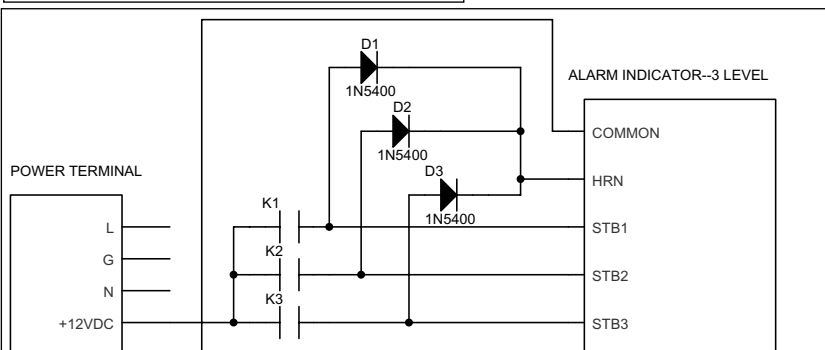

The AdaptaLight base unit contains a mini pulsating horn rated at 85 dB at 10 feet (3.05 m). The horn can operate as a fourth independent signal or with any one of the stacked modules. The base unit has a screw-type terminal strip for positive hard wiring. Each is positively connected to the one below it by a solid through-bolt for mechanical integrity.

MOUNTING THE BASE UNIT

(Outdoor applications mount lens up)

CAUTION: Never mount the stackable horn/strobe horizontally.

Pipe Mounting Method

Direct Surface Mounting Method (with or without 4" octagonal box)

BASE UNIT ASSEMBLY

WIRING AND ASSEMBLY DIAGRAM

Wiring to the terminal block located inside the base unit.

The 12 VDC Return corresponds to the "(-) for DC" on the terminal block in the diagram to the left.

Stacking the modules onto the base unit

- 1) A 1N5400 DIODE MUST BE WIRED IN SERIES WITH THE HORN AND THE CONTACTS
- 2) INDIVIDUAL LIGHTS AND THE HORN WILL ACTIVATE WHEN AN ALARM OCCURS

GENESIS INTERNATIONAL, INC.