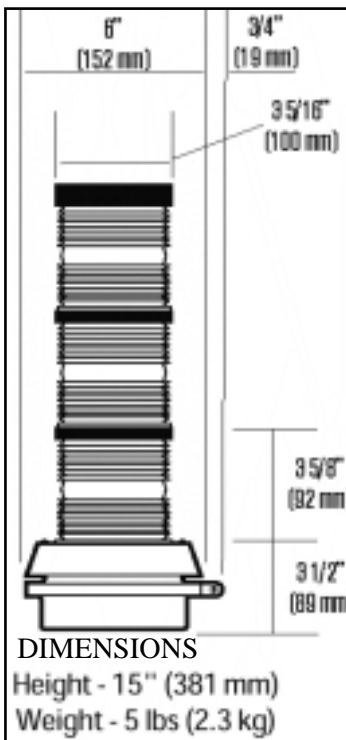

GENESIS INTERNATIONAL, INC.

STACKED BEACONS WITH HORN BASE (12 VDC MODEL)

GENESIS INTERNATIONAL'S STACKABLE BEACON is a unique signaling appliance which contains three strobe modules, blue, red and amber, stacked onto a single base unit as illustrated. The three modules can be stacked onto the base in any position and can be used with either our 2-series or 4-series Sherlock Refrigerant Monitoring system.

The AdaptaLight base unit contains a mini pulsating horn rated at 85 dB at 10 feet (3.05 m). The horn can operate as a fourth independent signal or with any one of the stacked modules. The base unit has a screw-type terminal strip for positive hard wiring. Each is positively connected to the one below it by a solid through-bolt for mechanical integrity.

ENCLOSURE RATING Indoor/Outdoor NEMA 3R
HEIGHT 15 Inch (381 mm)
WEIGHT 5 lbs (2.3 Kg)

POWER INPUT
HORN 12 V DC, 0.05 Amps max.
STROBE 12 V DC, 0.5 Amps max (Each Strobe)

SOUND OUTPUT INTENSITY 85 dB at 10 ft. (3.05 m)
300,000 Peak Candle Power

FLASH RATE 65 Flashes/Min

LENS COLORS Red, Blue, and Amber (Must be different colors)

AGENCY APPROVALS UL 1638 Listed for indoor & outdoor use
CSA Certified 22.2 No. 205

INSTALLATION
(1) Direct Surface (indoor installation only)
(2) Mounting on a 4" octagon box (indoor installation only)
(3) Mounting on 1/2" NPT conduit (indoor or outdoor installation)