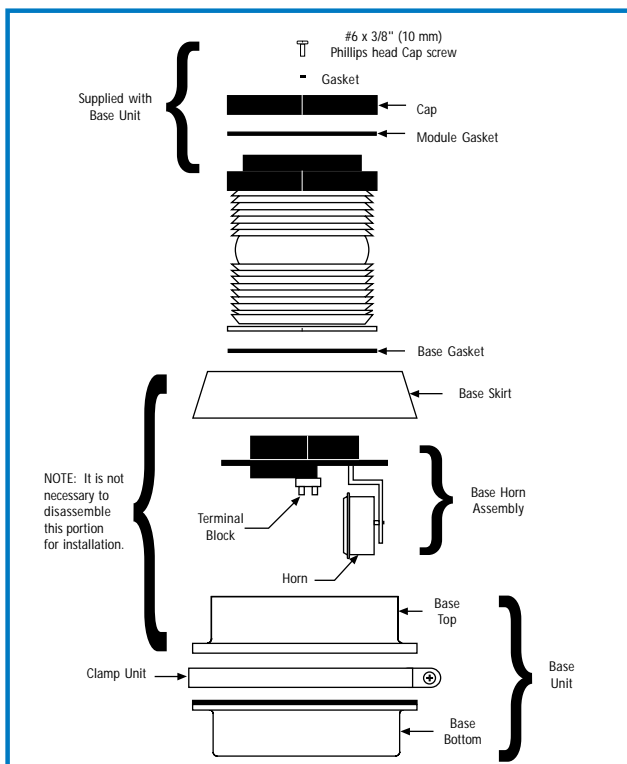

The AdaptaLight base unit contains a mini pulsating horn rated at 85 dB at 10 feet (3.05 m). The horn can operate as a fourth independent signal or with any one of the stacked modules. The base unit has a screw-type terminal strip for positive hard wiring. Each is positively connected to the one below it by a solid through-bolt for mechanical integrity.

MOUNTING THE BASE UNIT

(Outdoor applications mount lens up)

CAUTION: Never mount the stackable horn/strobe horizontally.

Pipe Mounting Method

Direct Surface Mounting Method (with or without 4" octagonal box)

BASE UNIT ASSEMBLY

WIRING AND ASSEMBLY DIAGRAM

Wiring to the terminal block located inside the base unit.

The 12 VDC Return corresponds to the "(-) for DC" on the terminal block in the diagram to the left.