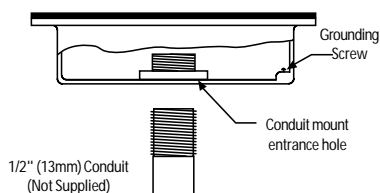

The AdaptaLight base unit contains a mini pulsating horn rated at 85 dB at 10 feet (3.05 m). The horn can operate as a fourth independent signal or with any one of the stacked modules. The base unit has a screw-type terminal strip for positive hard wiring. Each is positively connected to the one below it by a solid through-bolt for mechanical integrity.

ENCLOSURE RATING Indoor/Outdoor NEMA 3R
HEIGHT 15 Inch (381 mm)
WEIGHT 5 lbs (2.3 Kg)

POWER INPUT
HORN 12 V DC, 0.05 Amps max.
STROBE 12 V DC, 0.5 Amps max (Each Strobe)

SOUND OUTPUT INTENSITY 85 dB at 10 ft. (3.05 m)
300,000 Peak Candle Power

MOUNTING THE BASE UNIT

(Outdoor applications mount lens up)

CAUTION: Never mount the stackable horn/strobe horizontally.

Pipe Mounting Method

Direct Surface Mounting Method (with or without 4" octagonal box)

BASE UNIT ASSEMBLY

WIRING AND ASSEMBLY DIAGRAM

Wiring to the terminal block located inside the base unit.

The 12 VDC Return corresponds to the "(-) for DC" on the terminal block in the diagram to the left.