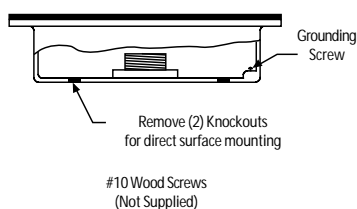

MOUNTING THE BASE UNIT

(Outdoor applications mount lens up)

CAUTION: Never mount the stackable horn/strobe horizontally.

Pipe Mounting Method

Direct Surface Mounting Method (with or without 4" octagonal box)

BASE UNIT ASSEMBLY

WIRING AND ASSEMBLY DIAGRAM

Wiring to the terminal block located inside the base unit.

The 12 VDC Return corresponds to the "(-) for DC" on the terminal block in the diagram to the left.