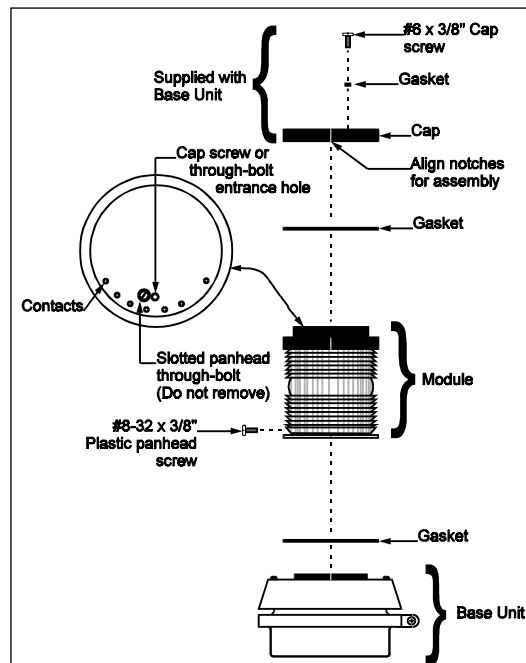

The AdaptaLight base unit contains a mini pulsating horn rated at 85 dB at 10 feet (3.05 m). The horn can operate as a fourth independent signal or with any one of the stacked modules. The base unit has a screw-type terminal strip for positive hard wiring. Each is positively connected to the one below it by a solid through-bolt for mechanical integrity.

MOUNTING THE BASE UNIT

(Outdoor applications mount lens up)

CAUTION: Never mount the stackable horn/strobe horizontally.

Pipe Mounting Method

Direct Surface Mounting Method (with or without 4" octagonal box)

BASE UNIT ASSEMBLY

WIRING AND ASSEMBLY DIAGRAM

Wiring to the terminal block located inside the base unit.

The 12 VDC Return corresponds to the "(-) for DC" on the terminal block in the diagram to the left.