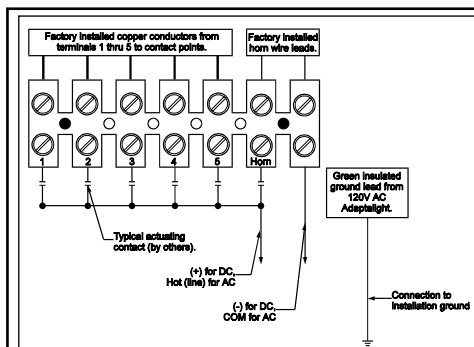

The AdaptaLight base unit contains a mini pulsating horn rated at 85 dB at 10 feet (3.05 m). The horn can operate as a fourth independent signal or with any one of the stacked modules. The base unit has a screw-type terminal strip for positive hard wiring. Each is positively connected to the one below it by a solid through-bolt for mechanical integrity.

MOUNTING THE BASE UNIT

(Outdoor applications mount lens up)

CAUTION: Never mount the stackable horn/strobe horizontally.

Pipe Mounting Method

Direct Surface Mounting Method (with or without 4" octagonal box)

BASE UNIT ASSEMBLY

WIRING AND ASSEMBLY DIAGRAM

Wiring to the terminal block located inside the base unit.

The 12 VDC Return corresponds to the "(-) for DC" on the terminal block in the diagram to the left.