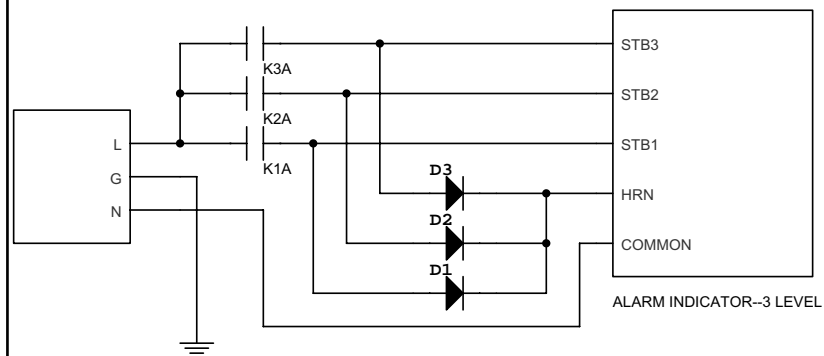

GENESIS INTERNATIONAL, INC.

STACKED BEACONS WITH HORN BASE (120 VAC MODEL)

**SHERLOCK STACKABLE
BEACON WITH HORN**

GENESIS INTERNATIONAL'S STACKABLE BEACON is a unique signaling appliance which contains three strobe modules, blue, red and amber, stacked onto a single base unit as illustrated. The three modules can be stacked onto the base in any position and can be used with either our 2-series or 4-series Sherlock Refrigerant Monitoring system.

The AdaptaLight base unit contains a mini pulsating horn rated at 85 dB at 10 feet (3.05 m). The horn can operate as a third independent signal or with any one of the stacked modules. The base unit has a screw-type terminal strip for positive hard wiring. Each is positively connected to the one below it by a solid through-bolt for mechanical integrity.

MOUNTING THE BASE UNIT (Outdoor applications mount lens up)

CAUTION: Never mount the stackable horn/strobe horizontally.

Pipe Mounting Method

Direct Surface Mounting Method (with or without 4" octagonal box)

BASE UNIT ASSEMBLY

WIRING AND ASSEMBLY DIAGRAM

Wiring to the terminal block located inside the base unit.

Stacking the modules onto the base unit

2) INDIVIDUAL LIGHTS AND THE HORN WILL ACTIVATE WHEN AN ALARM OCCURS