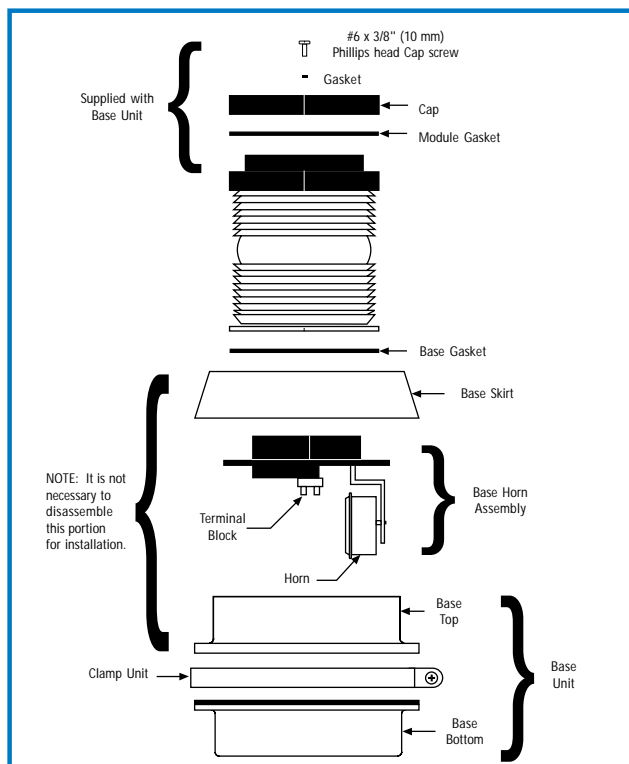

The AdaptaLight base unit contains a mini pulsating horn rated at 85 dB at 10 feet (3.05 m). The horn can operate as a third independent signal or with any one of the stacked modules. The base unit has a screw-type terminal strip for positive hard wiring. Each is positively connected to the one below it by a solid through-bolt for mechanical integrity.

MOUNTING THE BASE UNIT (Outdoor applications mount lens up)

CAUTION: Never mount the stackable horn/strobe horizontally.

Pipe Mounting Method

Direct Surface Mounting Method (with or without 4" octagonal box)

BASE UNIT ASSEMBLY

WIRING AND ASSEMBLY DIAGRAM

Wiring to the terminal block located inside the base unit.

Stacking the modules onto the base unit

2) INDIVIDUAL LIGHTS AND THE HORN WILL ACTIVATE WHEN AN ALARM OCCURS