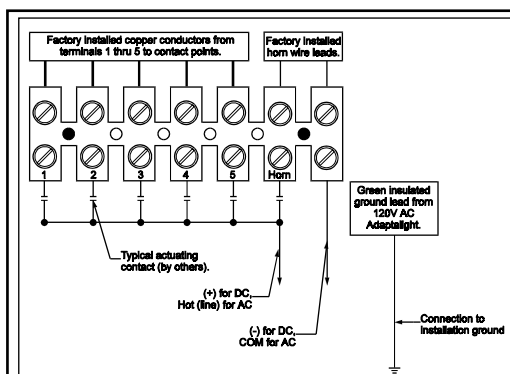

The AdaptaLight base unit contains a mini pulsating horn rated at 85 dB at 10 feet (3.05 m). The horn can operate as a third independent signal or with any one of the stacked modules. The base unit has a screw-type terminal strip for positive hard wiring. Each is positively connected to the one below it by a solid through-bolt for mechanical integrity.

MOUNTING THE BASE UNIT (Outdoor applications mount lens up)

CAUTION: Never mount the stackable horn/strobe horizontally.

Pipe Mounting Method

Direct Surface Mounting Method (with or without 4" octagonal box)

BASE UNIT ASSEMBLY

WIRING AND ASSEMBLY DIAGRAM

Wiring to the terminal block located inside the base unit.

Stacking the modules onto the base unit

2) INDIVIDUAL LIGHTS AND THE HORN WILL ACTIVATE WHEN AN ALARM OCCURS