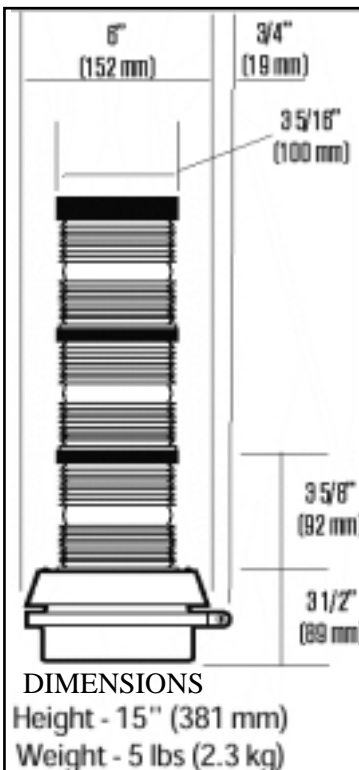

GENESIS INTERNATIONAL, INC.

STACKED BEACONS WITH HORN BASE (120 VAC MODEL)

GENESIS INTERNATIONAL'S STACKABLE BEACON is a unique signaling appliance which contains three strobe modules, blue, red and amber, stacked onto a single base unit as illustrated. The three modules can be stacked onto the base in any position and can be used with either our 2-series or 4-series Sherlock Refrigerant Monitoring system.

The AdaptaLight base unit contains a mini pulsating horn rated at 85 dB at 10 feet (3.05 m). The horn can operate as a third independent signal or with any one of the stacked modules. The base unit has a screw-type terminal strip for positive hard wiring. Each is positively connected to the one below it by a solid through-bolt for mechanical integrity.

ENCLOSURE RATING Indoor/Outdoor NEMA 3R
HEIGHT 15 Inches (381 mm)
WEIGHT 5 lbs (2.3 Kg)

POWER INPUT
HORN 120 VAC 50/60 Hz,
0.05 Amps max.
STROBE 120 VAC 50/60 Hz,
0.12 Amps (Each Strobe)

SOUND OUTPUT 85 dB @ 10ft (3.05 m)
INTENSITY 300,000 Peak Candle Power
FLASH RATE 65 Flashes/Min
LENS COLORS Red, Blue, and Amber
(Must be different colors)

AGENCY APPROVALS UL 1638 Listed for
indoor & outdoor use,
CSA Certified

INSTALLATION
(1) Direct Surface (indoor installation only)
(2) Mounting on a 4" octagon box (indoor installation only)
(3) Mounting on 1/2" NPT conduit (indoor or outdoor installation)