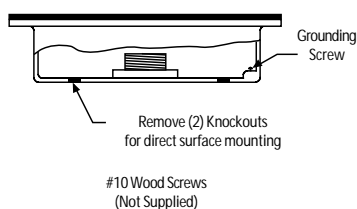

AGENCY APPROVALS UL 1638 Listed for
indoor & outdoor use,
CSA Certified

INSTALLATION
(1) Direct Surface (indoor installation only)
(2) Mounting on a 4" octagon box (indoor installation only)
(3) Mounting on 1/2" NPT conduit (indoor or outdoor installation)

MOUNTING THE BASE UNIT (Outdoor applications mount lens up)

CAUTION: Never mount the stackable horn/strobe horizontally.

Pipe Mounting Method

Direct Surface Mounting Method (with or without 4" octagonal box)