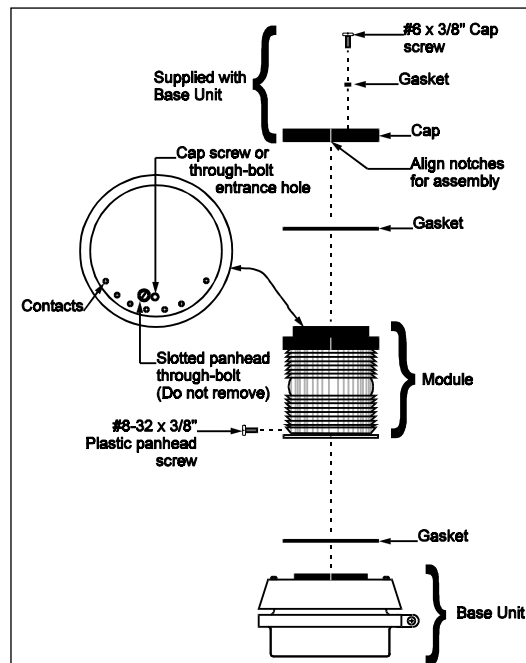

The AdaptaLight base unit contains a mini pulsating horn rated at 85 dB at 10 feet (3.05 m). The horn can operate as a third independent signal or with any one of the stacked modules. The base unit has a screw-type terminal strip for positive hard wiring. Each is positively connected to the one below it by a solid through-bolt for mechanical integrity.

MOUNTING THE BASE UNIT (Outdoor applications mount lens up)

CAUTION: Never mount the stackable horn/strobe horizontally.

Pipe Mounting Method

Direct Surface Mounting Method (with or without 4" octagonal box)

BASE UNIT ASSEMBLY

WIRING AND ASSEMBLY DIAGRAM

Wiring to the terminal block located inside the base unit.

Stacking the modules onto the base unit

2) INDIVIDUAL LIGHTS AND THE HORN WILL ACTIVATE WHEN AN ALARM OCCURS