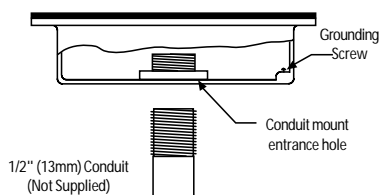

The AdaptaLight base unit contains a mini pulsating horn rated at 85 dB at 10 feet (3.05 m). The horn can operate as a third independent signal or with any one of the stacked modules. The base unit has a screw-type terminal strip for positive hard wiring. Each is positively connected to the one below it by a solid through-bolt for mechanical integrity.

ENCLOSURE RATING Indoor/Outdoor NEMA 3R
HEIGHT 15 Inches (381 mm)
WEIGHT 5 lbs (2.3 Kg)

POWER INPUT
HORN 120 VAC 50/60 Hz,
0.05 Amps max.
STROBE 120 VAC 50/60 Hz,
0.12 Amps (Each Strobe)

SOUND OUTPUT 85 dB @ 10ft (3.05 m)
INTENSITY 300,000 Peak Candle Power
FLASH RATE 65 Flashes/Min
LENS COLORS Red, Blue, and Amber
(Must be different colors)

AGENCY APPROVALS UL 1638 Listed for
indoor & outdoor use,
CSA Certified

INSTALLATION
(1) Direct Surface (indoor installation only)
(2) Mounting on a 4" octagon box (indoor installation only)
(3) Mounting on 1/2" NPT conduit (indoor or outdoor installation)

MOUNTING THE BASE UNIT (Outdoor applications mount lens up)

CAUTION: Never mount the stackable horn/strobe horizontally.

Pipe Mounting Method

Direct Surface Mounting Method (with or without 4" octagonal box)